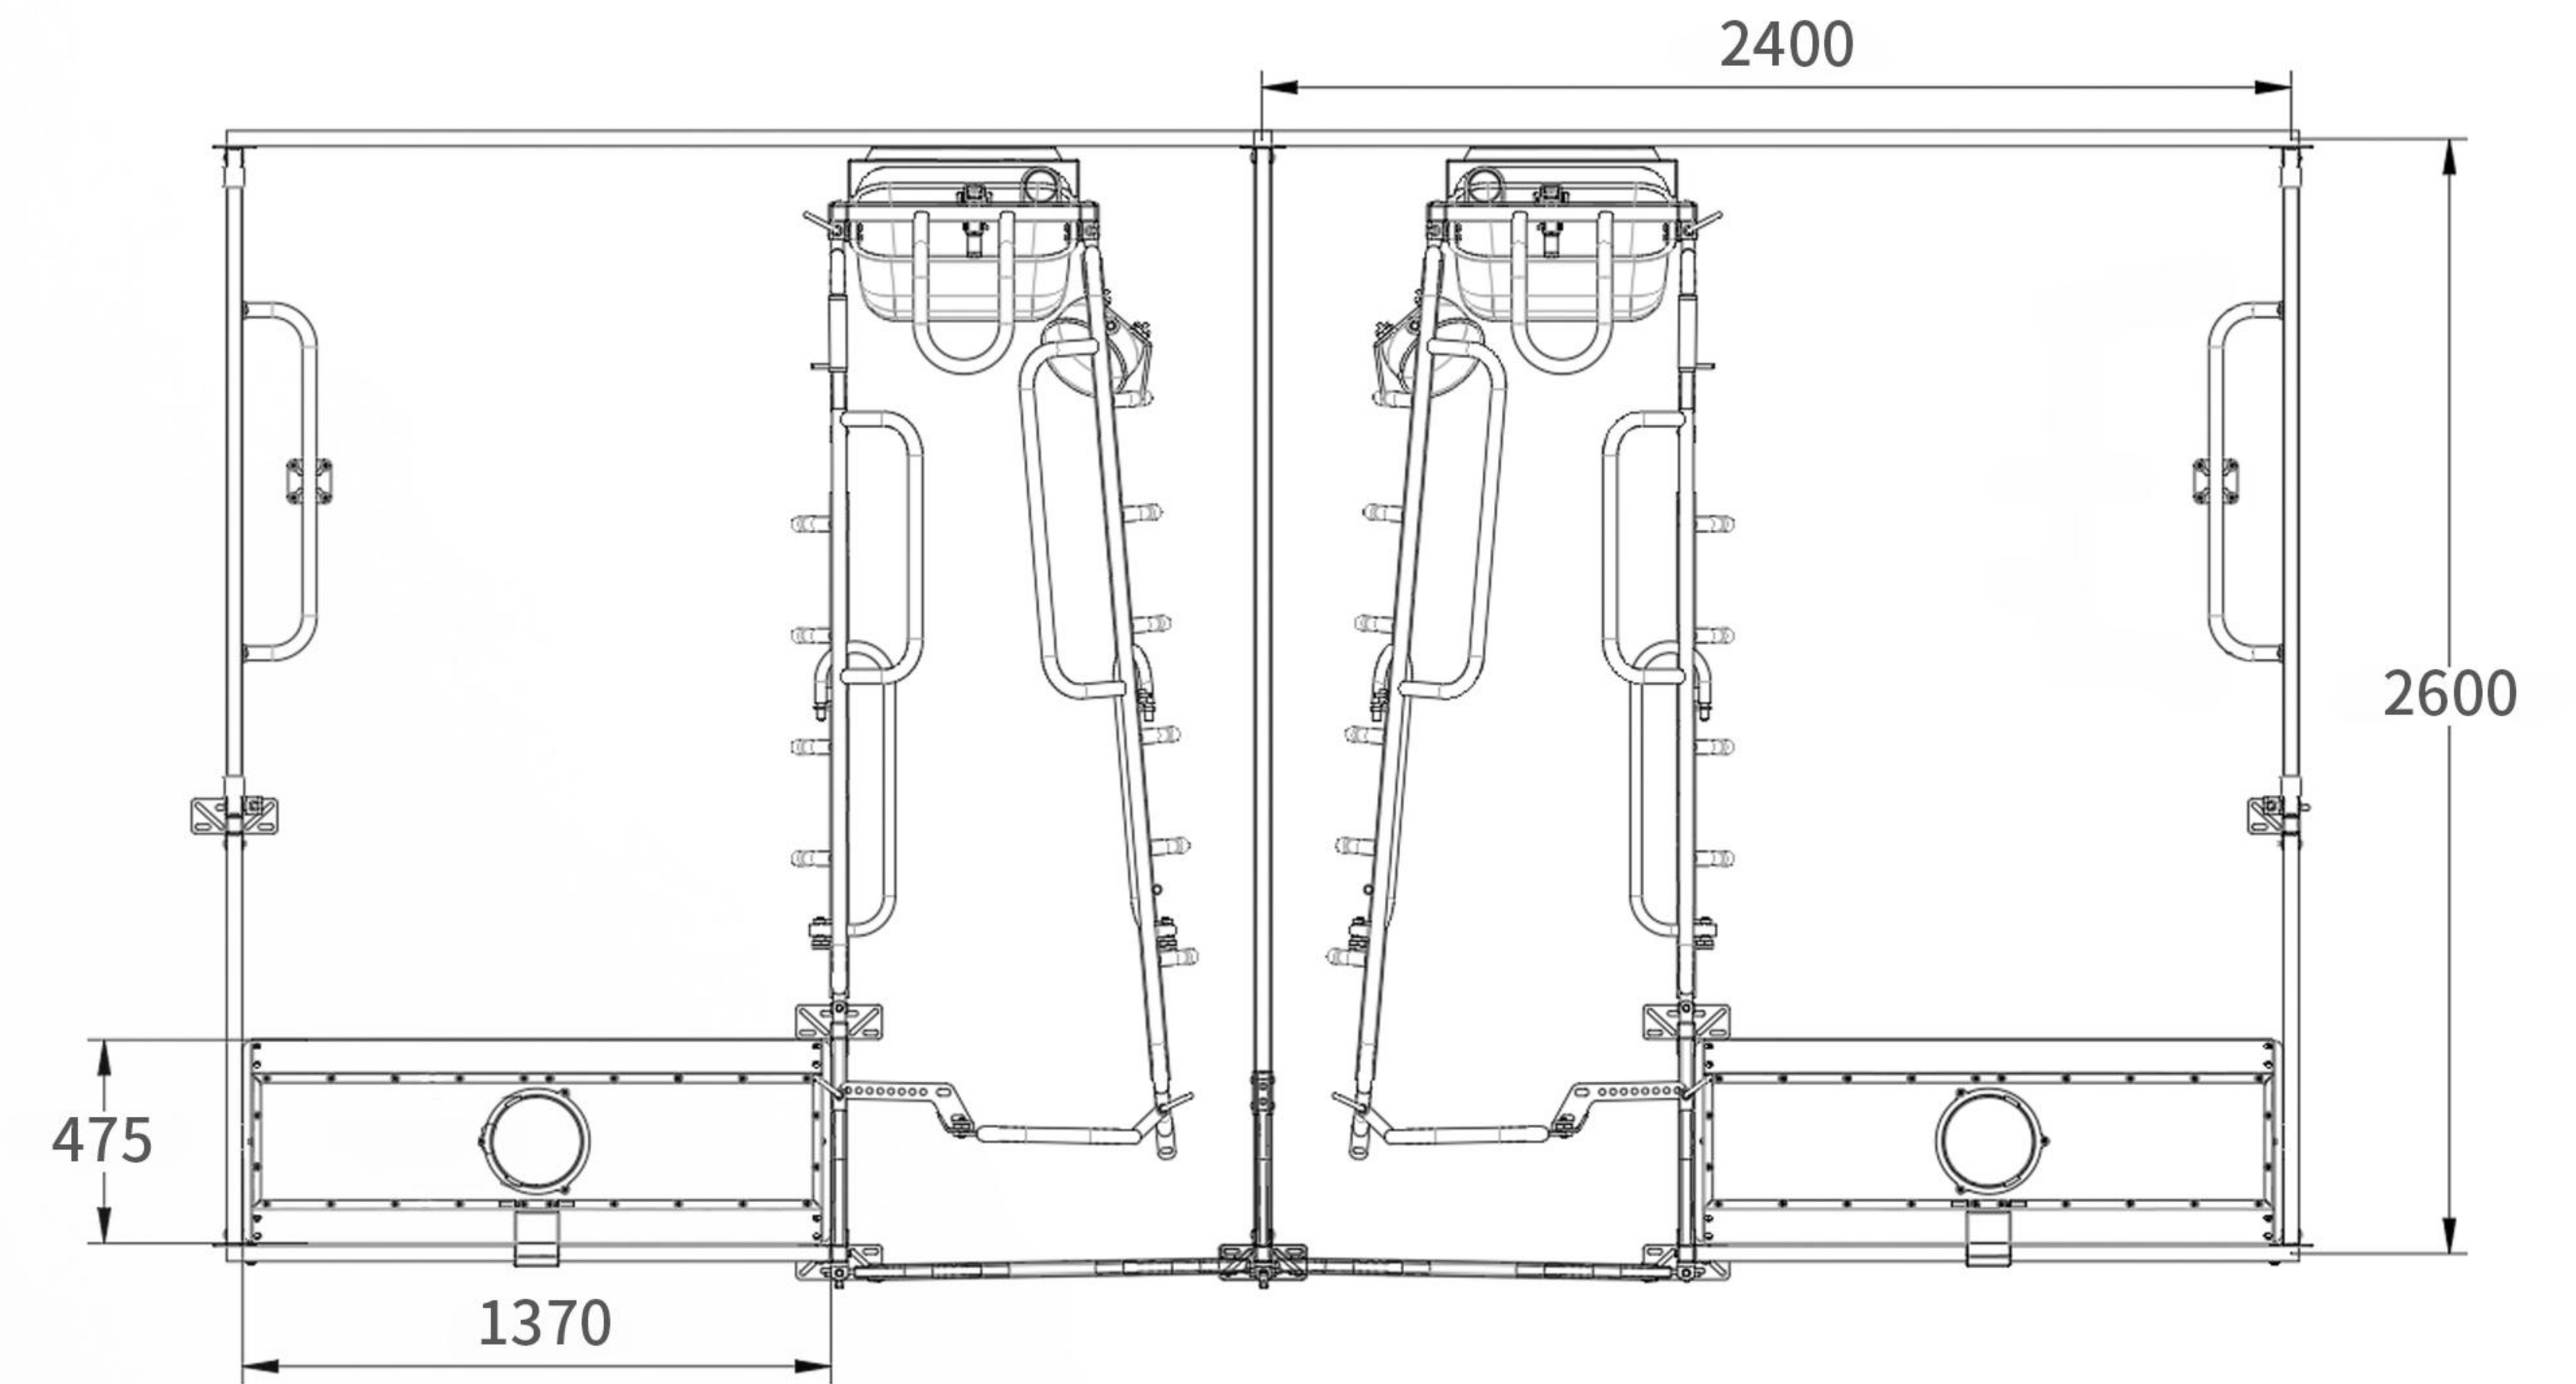

Welfare Farrowing Crates-SowEase™

Features

Optimal productivity requires a safe, comfortable farrowing environment for sows and piglets. Our high-quality farrowing pens are designed to enhance animal welfare and maximize production efficiency.

Dimension

Free Access isn't just 'no cage' — it's about respecting sow behavior. Our Open Crates offer 3.0-4.0 m² of activity space for sows (1.5x more than standard crates), allowing natural nesting before farrowing and free movement after

DIFFERENT SIZE OF WELFARE

	Crates Size (m x m)	Free Space (m ²)	Diameter (m)	Free Area (%)
A	2.6x2.4	4.65	1.9	74.5%
B	2.4x2.4	4.21	1.8	73.1%
C	2.6x2.0	3.73	1.8	71.7%
D	2.4x2.0	3.35	1.7	69.8%