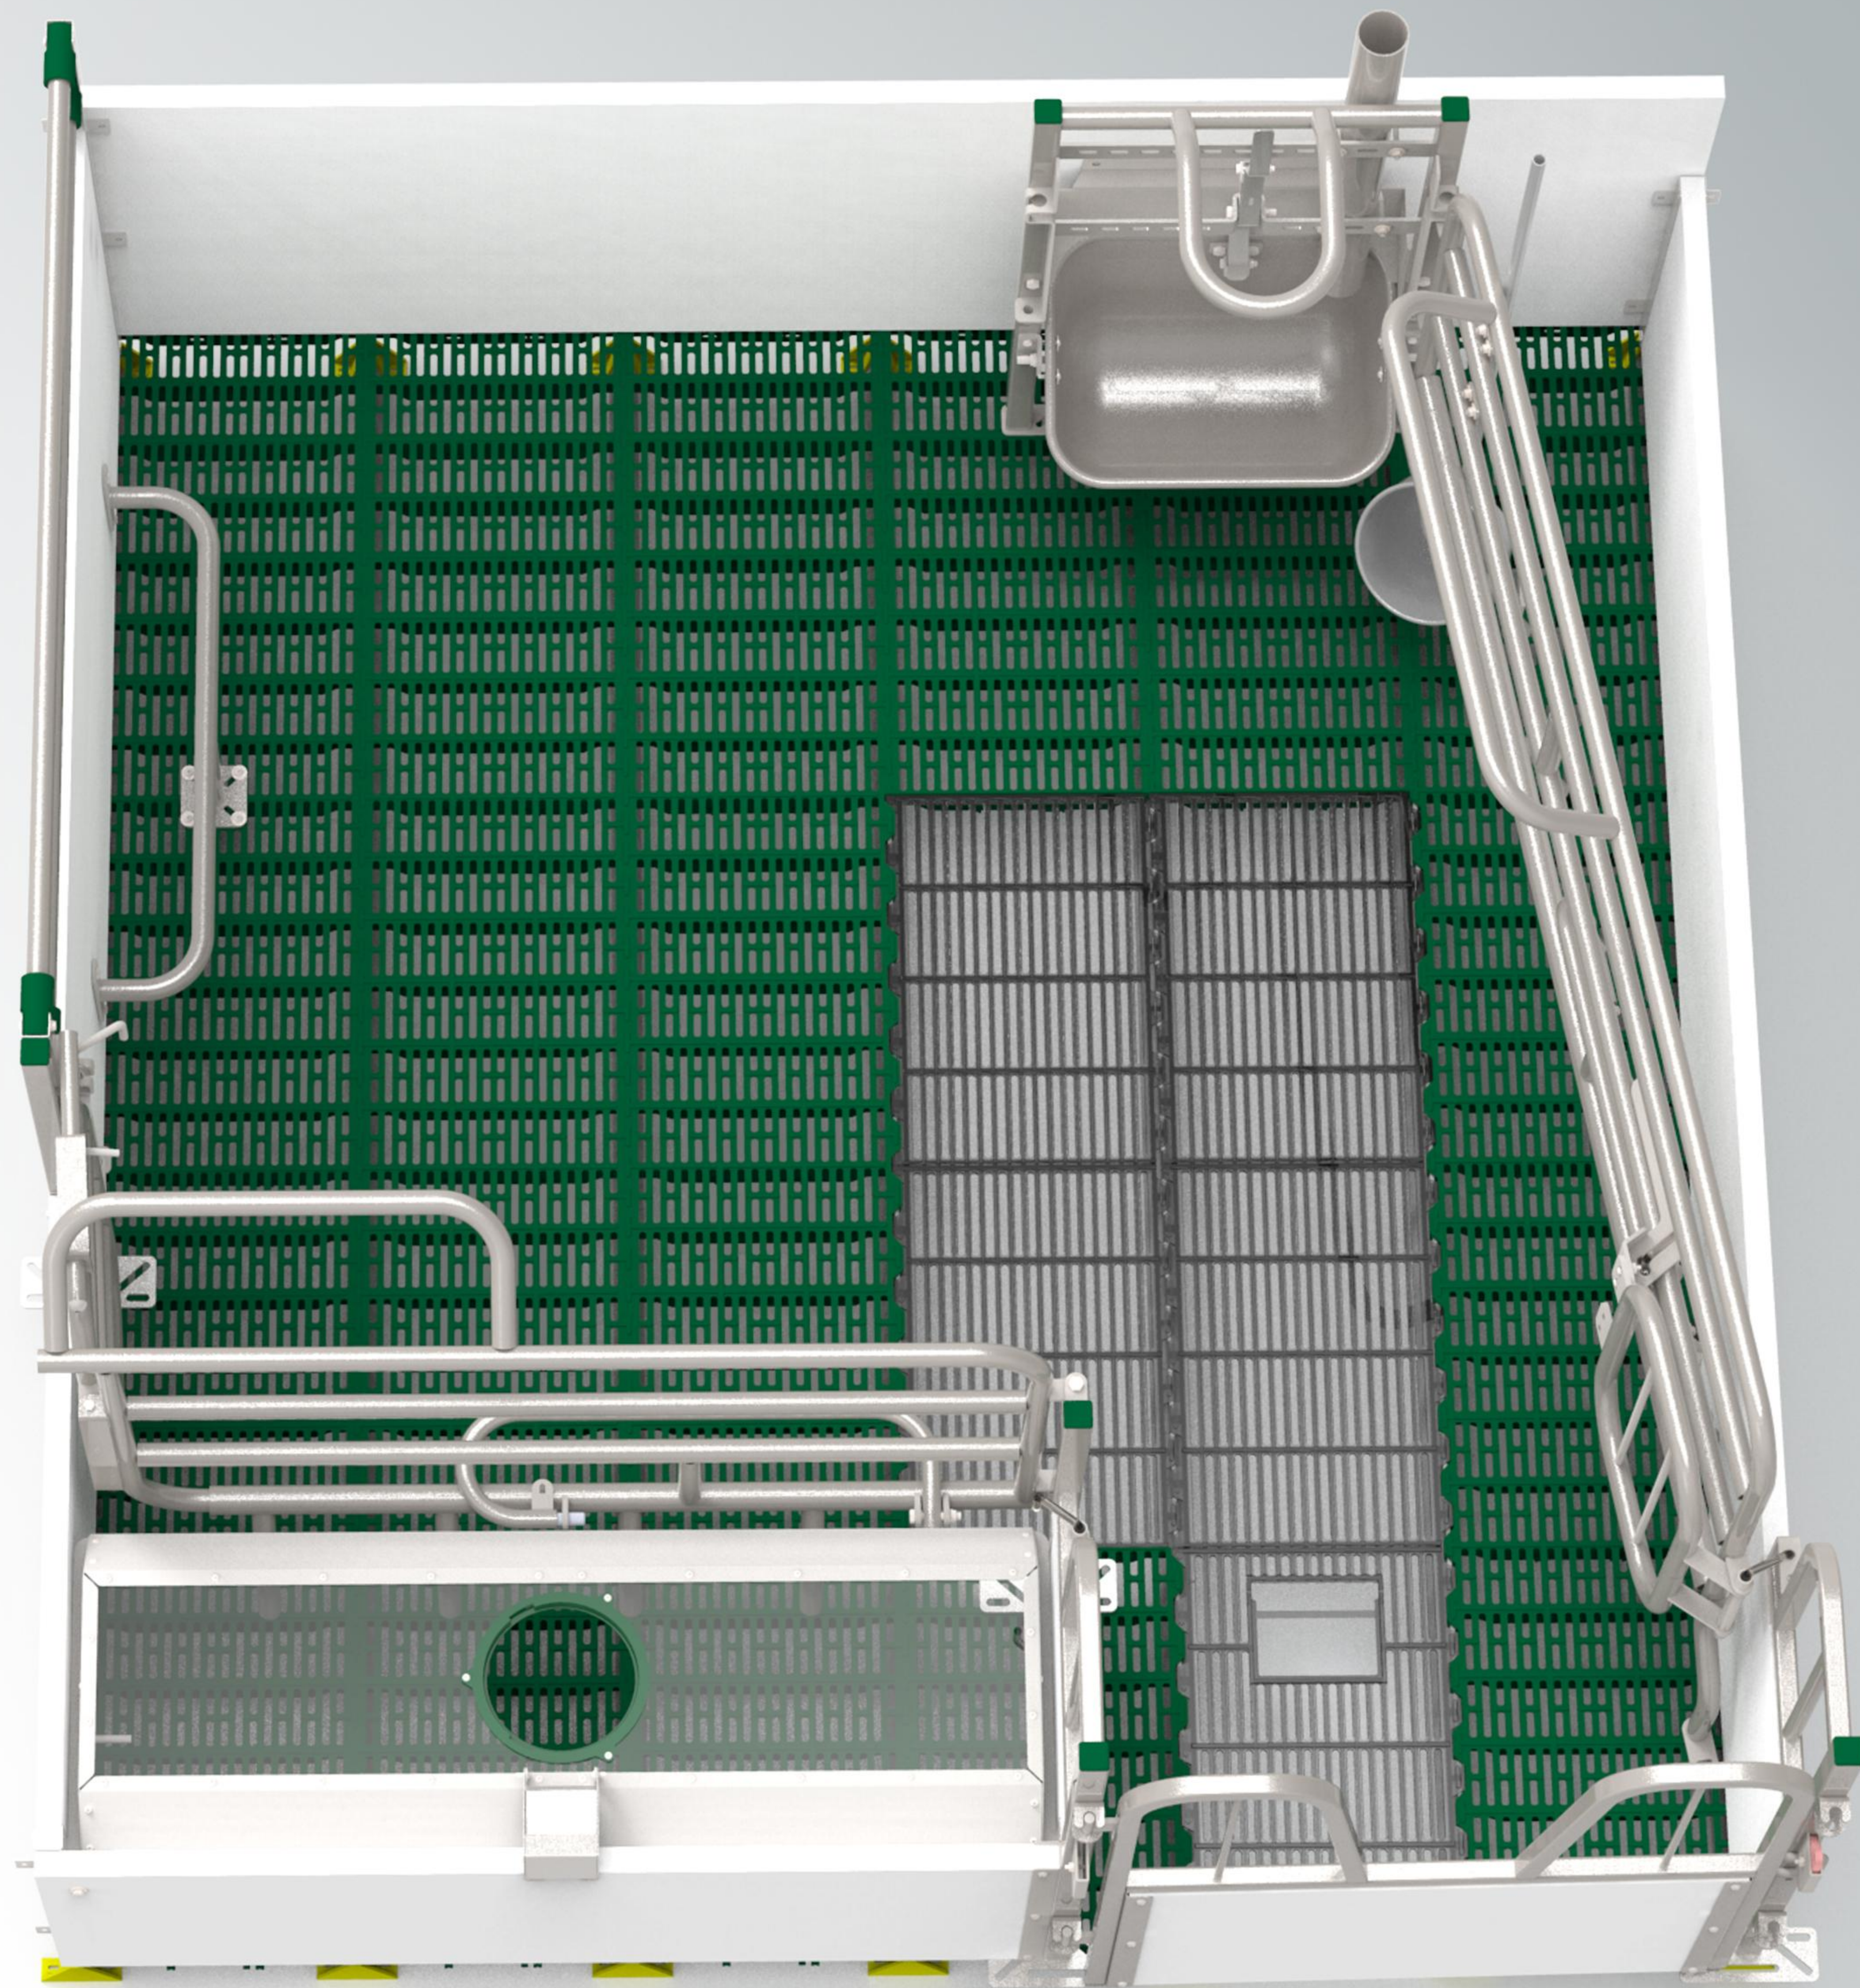

Welfare Farrowing Crates-SowEase™

Features

Optimal productivity requires a safe, comfortable farrowing environment for sows and piglets. Our high-quality farrowing pens are designed to enhance animal welfare and maximize production efficiency.

Dimension

Free Access isn't just 'no cage' — it's about respecting sow behavior. Our Open Crates offer 3.0-4.0 m² of activity space for sows (1.5x more than standard crates), allowing natural nesting before farrowing and free movement after

DIFFERENT SIZE OF WELFARE

	Crates Size (m x m)	Free Space (m ²)	Diameter (m)	Free Area (%)
A	2.6x2.4	4.65	1.9	74.5%
B	2.4x2.4	4.21	1.8	73.1%
C	2.6x2.0	3.73	1.8	71.7%
D	2.4x2.0	3.35	1.7	69.8%